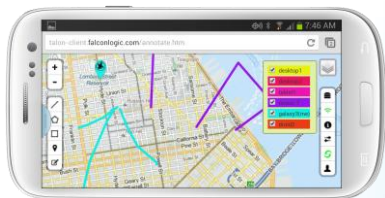

WE BUILD SOFTWARE

Product Lineup

MediaSnap ::Snap Save Share::

Provides mobile data collection in a lightweight, HTML5 based platform. Create annotations and comments including photos and video and place them on the map. CDR compliant search provides enhanced KML output for rendering on a compatible engine such as Google Earth or ArcGIS.

<https://mediasnap.falconlogic.com/>

BlackBird ::Photo Timeline System::

Drag multiple images to the drop zone and BlackBird will create a pictorial Timeline of not only where the pictures were taken but when.

<http://blackbird.falconlogic.com>

Talon ::Make Your Mark::

Map based tools that are accessible through a mobile device without the requirement of a constant network connection.

[http://talon-client.falconlogic.com.](http://talon-client.falconlogic.com)