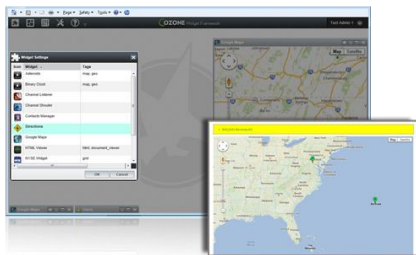

WE BUILD SOFTWARE

Product Lineup

MediaSnap ::Snap Save Share::

Provides mobile data collection in a lightweight, HTML5 based platform. Create annotations and comments including photos and video and place them on the map. CDR compliant search provides enhanced KML output for rendering on a compatible engine such as Google Earth or ArcGIS.

<https://mediasnap.falconlogic.com/>

BlackBird ::Photo Timeline System::

Drag multiple images to the drop zone and BlackBird will create a pictorial Timeline of not only where the pictures were taken but when.

<http://blackbird.falconlogic.com>

Talon ::Make Your Mark::

Map based tools that are accessible through a mobile device without the requirement of a constant network connection.

[http://talon-client.falconlogic.com.](http://talon-client.falconlogic.com)