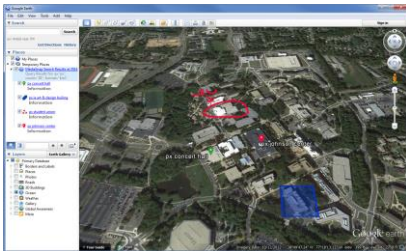

WE BUILD SOFTWARE

Product Lineup

MediaSnap ::Snap Save Share::

Provides mobile data collection in a lightweight, HTML5 based platform. Create annotations and comments including photos and video and place them on the map. CDR compliant search provides enhanced KML output for rendering on a compatible engine such as Google Earth or ArcGIS.

<https://mediasnap.falconlogic.com/>

BlackBird ::Photo Timeline System::

Drag multiple images to the drop zone and BlackBird will create a pictorial Timeline of not only where the pictures were taken but when.